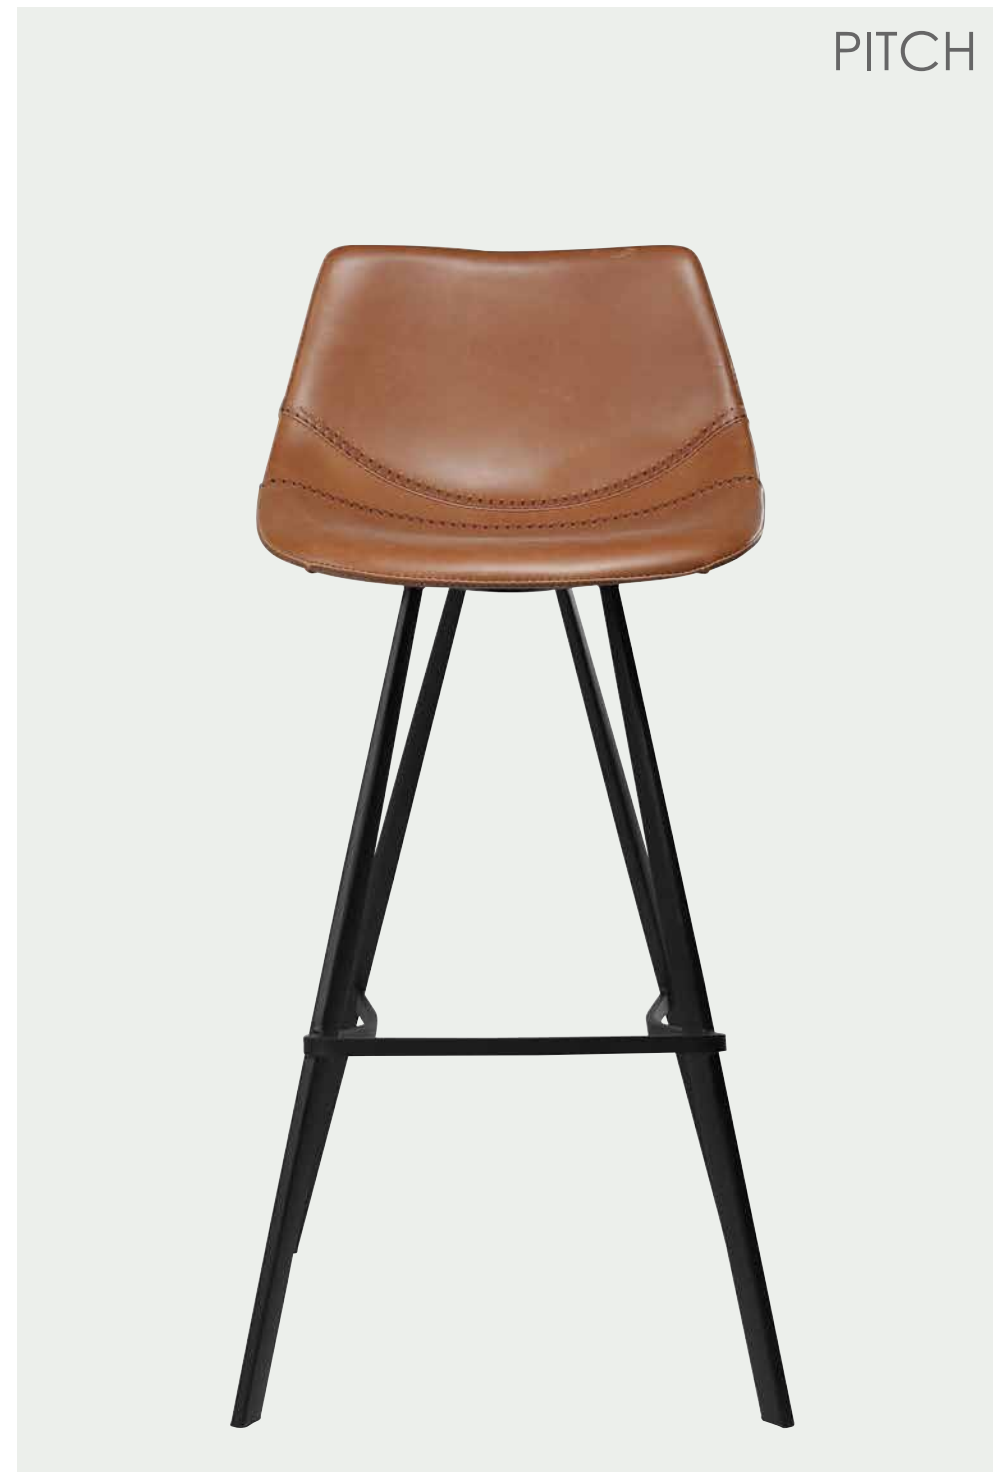

200790113

A close-up photograph of a brown leather chair's backrest. The leather is smooth and has a rich, warm brown tone. The backrest is upholstered in a diamond or quilted pattern, created by double-stitching the leather panels. The stitching is a slightly darker shade of brown, creating a subtle contrast. The lighting is soft, highlighting the texture and sheen of the leather. The background is a plain, light-colored wall.