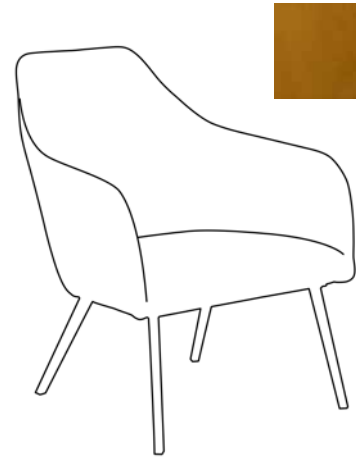

EMBRACE BENCH
BY SAYSWHO

EMBRACE

700801530

700801520

700801600

700801610

700801580

Available in velvet
and art. leather.
Legs in black
powder coated
metal.

A close-up photograph of a dark blue upholstered lounge chair. The image shows the curved backrest with horizontal tufting and the seat cushion. The chair is set against a plain, light-colored background. The text 'EMBRACE LOUNGE CHAIR' and 'BY SAYS WHO' is overlaid in the center of the image.